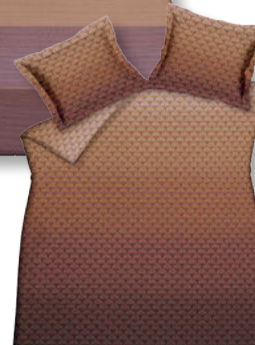

BOWLING

GRADIENT

BROAD DAYLIGHT

CASHMERE GLOW

HALF CIRCLE

ECLECTIC

CALM FLOWER  
OFF BLACK

ECLECTIC, CALM FLOWER & BOUNCING

1-persoonsset 140x220 79,95 | **44,95**  
2-persoonsset 200x220 149,95 | **84,95**  
Lits-jumeauxset 240x220 159,95 | **89,95**

SATIJN  
TOPPERS!

VANAF

**44,95**

BOUNCING  
OFF BLACK

DIAMONDS  
OCEAN VIEW

VANAF  
**44,95**