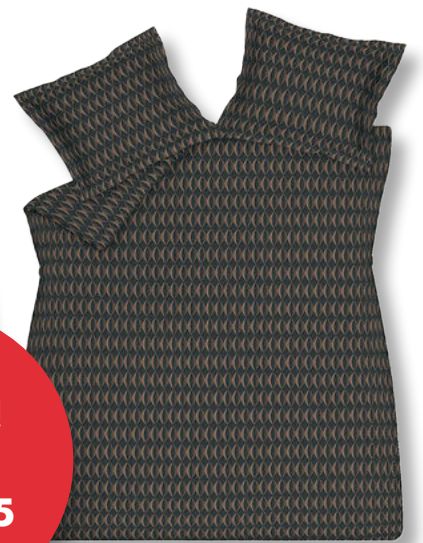

HALF CIRCLE

CALM FLOWER
OFF BLACK

ECLECTIC, CALM FLOWER & BOUNCING

1-persoonsset 140x220 79,95 | **44,95**
2-persoonsset 200x220 149,95 | **84,95**
Lits-jumeauxset 240x220 159,95 | **89,95**

SATIJN
TOPPERS!

VANAF

44,95

BOUNCING
OFF BLACK